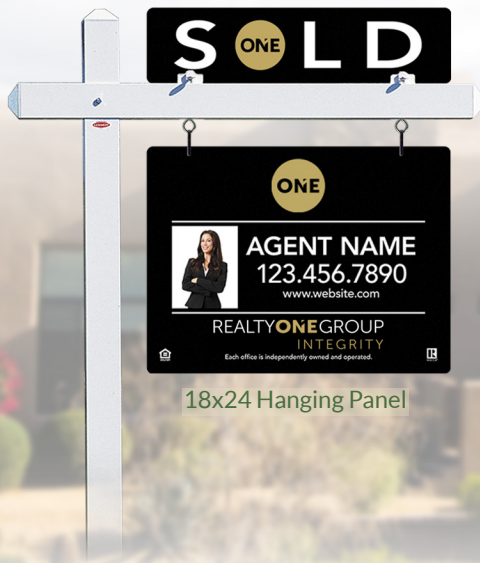

REALTY ONE GROUP

Real Estate Signs

18x24 Hanging Panel

24x24 Round Panel

New Brick Texture!

30x30 Round Panel

Hanging Panels

Item #		5	10	15	25
105Z870P	30x30 - 24GA Steel Round Photo Panel*	43.05	38.65	36.55	34.10
105L870P	30x30 - Omegabond Round Photo Panel*	58.70	53.45	47.60	42.60
105Z871P	24x24 - 24 GA Steel Round Photo Panel*	34.90	31.85	29.70	26.20
105L871P	24x24 - Omegabond Round Photo Panel*	33.90	28.90	24.95	21.30
12Z850H	18x24 - 24GA Steel Hanging Panel	27.70	23.15	21.05	17.45
12Z872H	24x24 - 24 Ga Steel Hanging Panel	36.25	31.75	26.90	23.20
12Z870H	24x30 - 24 Ga Steel Hanging Panel	40.40	35.75	30.35	26.65

*Additional hardware may be needed with Lowen Post.

Price each. Shipped FOB, Lowen.

24 Ga Steel Sign Units

Item #		5	10	15	25	50
12Z942	18x24 - Two Rider Inserts	54.55	48.00	42.65	37.45	34.60
12Z943	18x24 - One Rider Insert	54.20	47.60	42.30	37.10	34.20
12Z948	24x24 - Two Rider Inserts	66.35	57.75	50.25	44.65	41.25
12Z941	24x18 - Two Rider Inserts	55.90	49.30	43.90	38.60	35.60

Price each. Shipped FOB, Lowen.

24x30 Hanging Panel

Aluminum Posts

Item #		1	3	5
12-505L	Fit 24" wide panels	75.05	56.00	51.80
12-506L	Fit 30" wide panels	76.85	57.35	53.10

Price each. Shipped FOB, Lowen.

24x18 Photo

24 Ga Steel Sign Panels

Item #	Size	5	10	15	25	50
12Z850	18x24	25.25	21.60	19.75	16.40	13.80
12Z852	24x18	25.40	21.80	19.85	16.60	13.95
12Z872	24x24	34.00	30.00	25.55	22.00	18.65

Price each. Shipped FOB, Lowen.