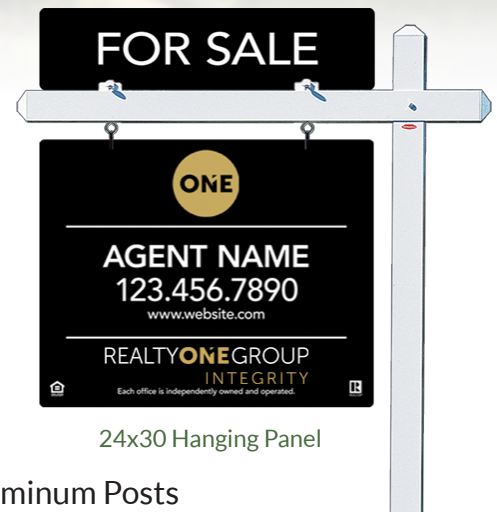

REALTY ONE GROUP

Real Estate Signs

18x24 Hanging Panel

24x24 Round Panel

New Brick Texture!

30x30 Round Panel

Hanging Panels

Item #		5	10	15	25
105Z870P	30x30 - 24GA Steel Round Photo Panel*	43.05	38.65	36.55	34.10
105L870P	30x30 - Omegabond Round Photo Panel*	58.70	53.45	47.60	42.60
105Z871P	24x24 - 24 GA Steel Round Photo Panel*	34.90	31.85	29.70	26.20
105L871P	24x24 - Omegabond Round Photo Panel*	33.90	28.90	24.95	21.30
12Z850H	18x24 - 24GA Steel Hanging Panel	27.70	23.15	21.05	17.45
12Z872H	24x24 - 24 Ga Steel Hanging Panel	36.25	31.75	26.90	23.20
12Z870H	24x30 - 24 Ga Steel Hanging Panel	40.40	35.75	30.35	26.65

*Additional hardware may be needed with Lowen Post.

Price each. Shipped FOB, Lowen.

24 Ga Steel Sign Units

Item #		5	10	15	25	50
12Z942	18x24 - Two Rider Inserts	54.55	48.00	42.65	37.45	34.60
12Z943	18x24 - One Rider Insert	54.20	47.60	42.30	37.10	34.20
12Z948	24x24 - Two Rider Inserts	66.35	57.75	50.25	44.65	41.25
12Z941	24x18 - Two Rider Inserts	55.90	49.30	43.90	38.60	35.60

Price each. Shipped FOB, Lowen.

24x30 Hanging Panel

Aluminum Posts

Item #		1	3	5
12-505L	Fit 24" wide panels	75.05	56.00	51.80
12-506L	Fit 30" wide panels	76.85	57.35	53.10

Price each. Shipped FOB, Lowen.

24x24

24x24 Photo

12P972

12Z970B

Tent Sign Units

Item #		2	5	10	15
12P972	18x24 Poly Lite Tent	68.10	50.00	45.25	40.85
12Z970B	18x24 Deluxe Steel Tent	56.80	50.40	49.50	49.30

Price each. Shipped FOB, Lowen.